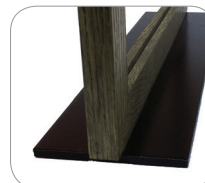

#B3410030 7" x 11" Barn Wood Frame with Metal Base - Portrait					
#B3410031 11" x 7" Barn Wood Frame with Metal Base - Landscape					
1-49	50-99	100-499	500-999	1000+	
$27.65	$24.35	$22.10	$19.35	$16.60	

Blanc
displaygroup