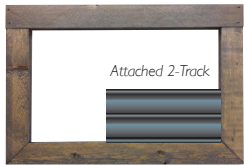

# Trending Now: Fashionable Functional Frames

Constructed of authentic, rustic barn wood this versatile, country-chic basic frame is available in portrait and landscape format. The charming basic frame is available with a myriad of options — sleek, sturdy black metal hooks, Adapta-Strip™ for use with a variety of Adapta-Strip™ accessories; easy-slide modular base for use with our modular sign system, and a heavy metal base ideal for countertops — available for separate purchase. Both portrait and landscape frames are top-loading for ease of use with product inserts, our popular Marketplace Chalk™ merchandise line, or your paper signage program. Now your business can be the trendsetter or fashion icon of your peers with Blanc Display Group's Barn Wood Frame Collection.