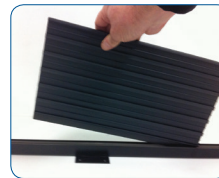

#B3410028 7" x 11" Barn Wood Frame with Modular Sign System Adapter - Portrait					
#B3410029 11" x 7" Barn Wood Frame with Modular Sign System Adapter - Landscape					
1-49	50-99	100-499	500-999	1000+	
$25.65	$22.50	$20.50	$17.95	$15.40