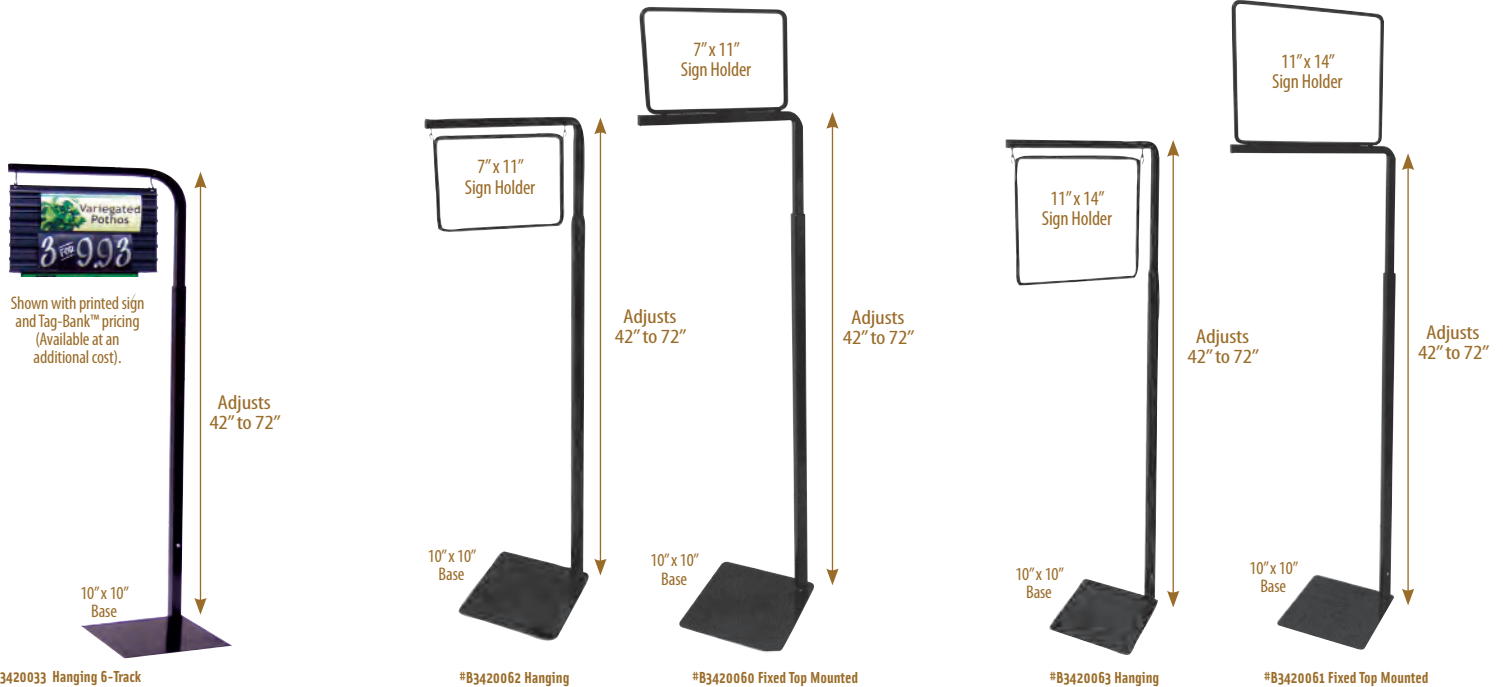

# Take A Stylish Stance With Pallet Floor Stands!

Sleek and versatile, sturdy and durable, our pallet floor stands tuck neatly under pallets occupying minimal retail space. With a variety of fixed or hanging sign holder sizes and styles and telescoping arms from which to choose, these pallet floor stands offer versatility and functionality. For more information or questions regarding these items or any of our product lines, please call 888-332-5262 or visit us online at [www.blancind.com](http://www.blancind.com).

## Pallet Floor Stand with Hanging 14"-Long Double-Sided 6-Track

Designed to work with our track signage and Tag-Bank™ pricing system, this solid stand has a sturdy 10" x 10" base and a telescoping arm that adjusts from 42" to 72" effortlessly. A 14"-long double-sided 6-Track is included.

## Pallet Floor Stands with 7" x 11" Sign Holder

Petite yet powerful, this floor stand nestles neatly under pallets but promotes signage visibility courtesy of its arm extension that ranges from 42" to 72" and locks in position. These stands include your choice of hanging or fixed top mounted 7" x 11" sign holder.

## Pallet Floor Stands with 11" x 14" Sign Holder

Bigger and bolder in terms of sign holder size and adjustable arm extension than the smaller version, these stands include either a permanently attached top mounted or hanging 11" x 14" sign holder and longer telescoping arm that ranges from 42" to 72" and securely locks in place.