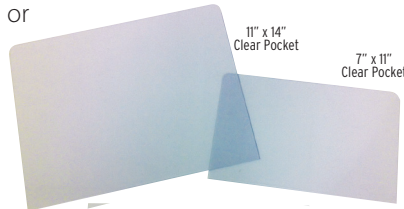

Boost sales with secondary sell options — promotional toppers!

Easy add-on placards attract attention to existing sale signage with little effort. Best of all, they're reusable and evergreen (appropriate year-round)!

Throw a spotlight on everyday items just by adding a promotional topper. Available in a set of 3 toppers (includes 1 each): "Locally Grown", "Organic" and "Sale" or individual theme sets of 5 toppers, these décor-neutral, flexible plastic toppers simply slide into your existing 7" x 11" or 11" x 14" sign frames or holders. The vivid promotional portion of each topper extends 3.5" atop the frame or holder. Add optional no-fuss, cost-effective clear pocket signage protectors (sold separately) to complete the set while at the same time adding to the longevity of your paper signage program. For more information please call or log on to www.blancind.com.