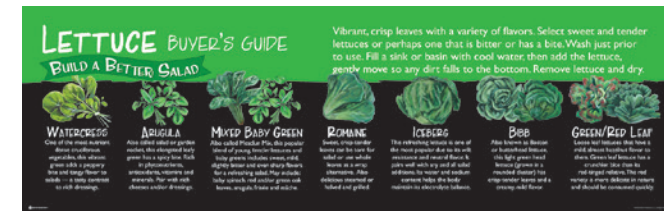

Selecting and buying produce just got a whole lot easier, more informative, and stylish with our new Signature Series Produce Buyer's Guides.

Signature Series Produce Buyer's Guide Headers

Fresh, functional and consumer-friendly, our Signature Series delivers information in an engaging and enlightening format. Measures 14 1/2" h x 46 1/2" w.

Selection includes: Cooking Greens, Peppers, Mushrooms, Herbs, Super Fruits, Super Vegetables, Lettuce, Apples, Tomatoes and Tropical Fruit. Each sold separately.

#B3210140

Signature Series Produce Buyer's Guide (each sold separately). (Dimensions: 14 1/2" h x 46 1/2" w) (Please refer to item numbers with corresponding image.)

1-4	5-24	25-49	50-99	100+
$85.00	$75.00	$68.00	$59.00	$51.00

#B3210133

#B3210136

#B3210139

#B3210135

#B3210134

#B3210137

#B3210138

#B3210141

#B3210142

Blanc displaygroup
blanc industries | Sign Systems | brinker displays | WireDisplay
East Coast: 888-332-5262
West Coast: 800-347-6352
www.blancind.com
© 2015 Blanc Industries, Inc. All rights reserved.

How's Your Sense of Direction? Signage Direction That Is.