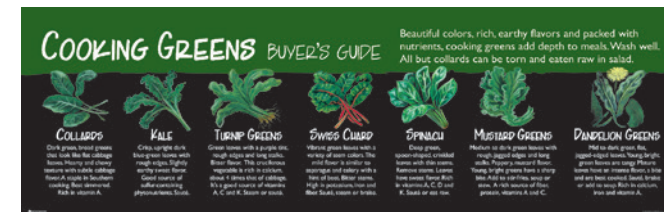

Selecting and buying produce just got a whole lot easier, more informative, and stylish with our new Signature Series Produce Buyer's Guides.

Signature Series Produce Buyer's Guide Headers

Fresh, functional and consumer-friendly, our Signature Series delivers information in an engaging and enlightening format. Measures 14 1/2" h x 46 1/2" w.

Selection includes: Cooking Greens, Peppers, Mushrooms, Herbs, Super Fruits, Super Vegetables, Lettuce, Apples, Tomatoes and Tropical Fruit. Each sold separately.

#B3210140

Signature Series Produce Buyer's Guide (each sold separately). (Dimensions: 14 1/2" h x 46 1/2" w) (Please refer to item numbers with corresponding image.)

1-4	5-24	25-49	50-99	100+
$85.00	$75.00	$68.00	$59.00	$51.00

#B3210133

#B3210136

#B3210139

#B3210135

#B3210134

#B3210137

#B3210138

#B3210141

#B3210142

Blanc displaygroup
blanc industries | Sign Systems | brinker displays | WireDisplay
East Coast: 888-332-5262
West Coast: 800-347-6352
www.blancind.com
© 2015 Blanc Industries, Inc. All rights reserved.

How's Your Sense of Direction? Signage Direction That Is.