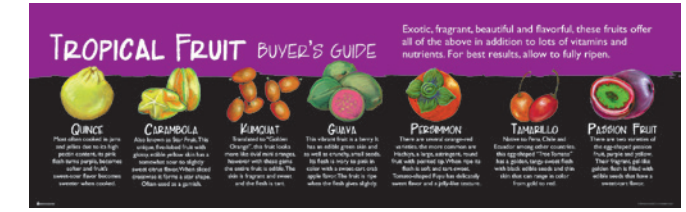

Selecting and buying produce just got a whole lot easier, more informative, and stylish with our new Signature Series Produce Buyer's Guides.

Signature Series Produce Buyer's Guide Headers

Fresh, functional and consumer-friendly, our Signature Series delivers information in an engaging and enlightening format. Measures 14 1/2" h x 46 1/2" w.

Selection includes: Cooking Greens, Peppers, Mushrooms, Herbs, Super Fruits, Super Vegetables, Lettuce, Apples, Tomatoes and Tropical Fruit. Each sold separately.

#B3210140

Signature Series Produce Buyer's Guide (each sold separately). (Dimensions: 14 1/2" h x 46 1/2" w) (Please refer to item numbers with corresponding image.)

1-4	5-24	25-49	50-99	100+
$85.00	$75.00	$68.00	$59.00	$51.00

#B3210133

#B3210136

#B3210139

#B3210135

#B3210134

#B3210137

#B3210138

#B3210141

#B3210142

Blanc displaygroup
blanc industries | Sign Systems | brinker displays | WireDisplay
East Coast: 888-332-5262
West Coast: 800-347-6352
www.blancind.com
© 2015 Blanc Industries, Inc. All rights reserved.

How's Your Sense of Direction? Signage Direction That Is.